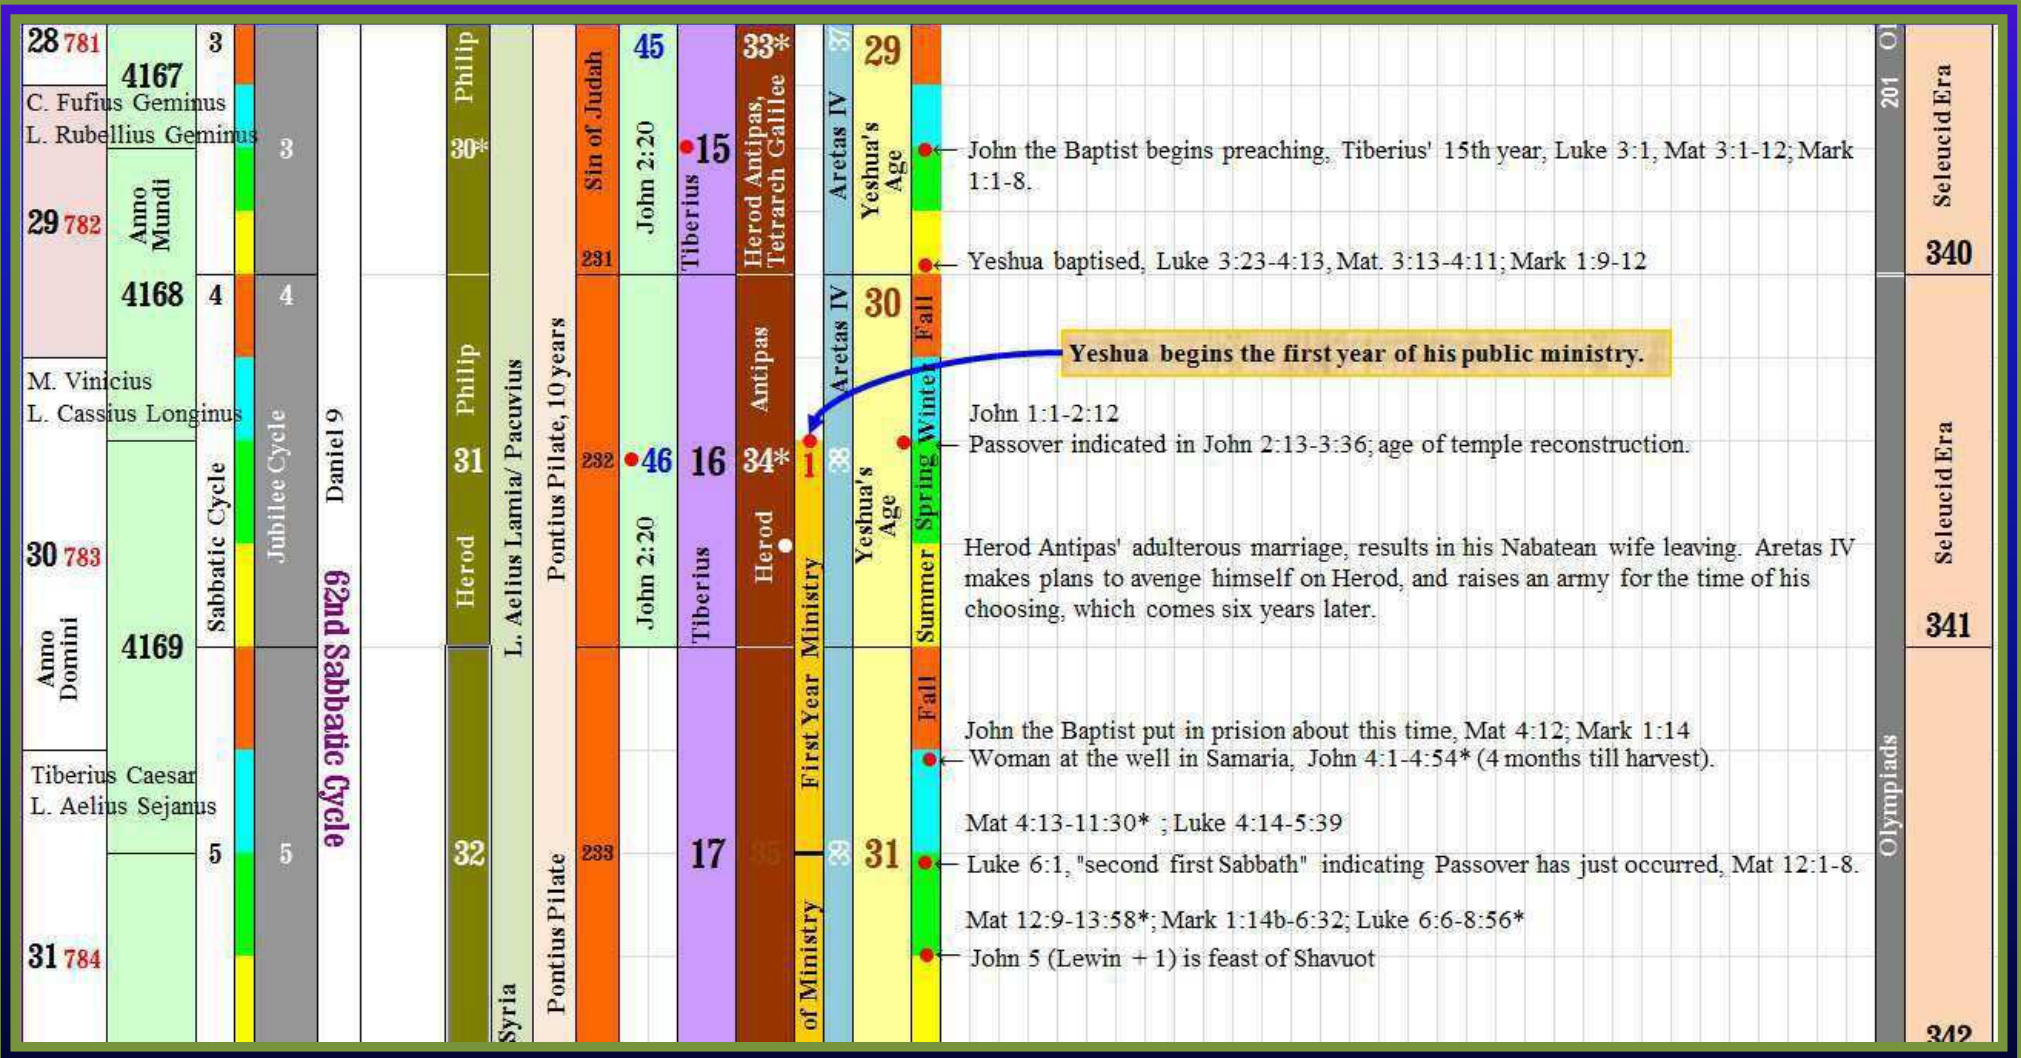

# Messiah Begins His Public Ministry in Aviv/Nisan AD 30 at the Feast of Passover

www.torahtimes.org

Restoring ancient ruins and repairing the breaches

Anno: 4169

Month 1, Aviv (Nisan)

AD 30

This is year 4 in the Sabbath (Shemittah) year cycle, and year 4 in Jubilee (Yovel) cycle 85

Shabbat Shalom!

1st Day	2nd Day	3rd Day	4th Day	5th Day	6th Day	7th Day
SUN	MON	TUE	WED	THU	FRI	SAT
						MAR 25 1 New Moon
MAR 26	MAR 27	MAR 28	MAR 29	MAR 30	MAR 31	APR 1
2	3	4	5	6	7	8
APR 2	APR 3	APR 4	APR 5	APR 6	APR 7	APR 8
9	10	11	12	13	14	15 Passover Great Sabbath Pesach 1st Seder Pesach 2nd Seder
APR 9	APR 10	APR 11	APR 12	APR 13	APR 14	APR 15
16 1 of 50 Wave Sheaf Offering ↑	17 2 of 50	18 3 of 50	19 4 of 50	20 5 of 50	21 6 of 50 Passover Closing Sabbath 7th day ULB	22 7 of 50 First of the Sabbaths
APR 16	APR 17	APR 18	APR 19	APR 20	APR 21	APR 22
23 8 of 50	24 9 of 50	25 10 of 50	26 11 of 50	27 12 of 50	28 13 of 50	29 14 of 50 Second of the Sabbaths

Days of the solar year

5	6	7	8	9	10	11	4
12	13	14	15	16	17	18	
19	20	21	22	23	24	25	
26	27	28	29	30	31	32	

No need to check with new witnesses  
 Q: 1.333 Easily visible 'A' Yallop rating  
 Julian Day No: 1732098.190527  
 LAG: 95m AL: 20.8  
 W: 0.943' AV 19.8 [www.torahtimes.org](http://www.torahtimes.org)  
 QP: -0.175 Previous Day: Will need optical aid, Yallop 'D' rating  
 29 days in this case